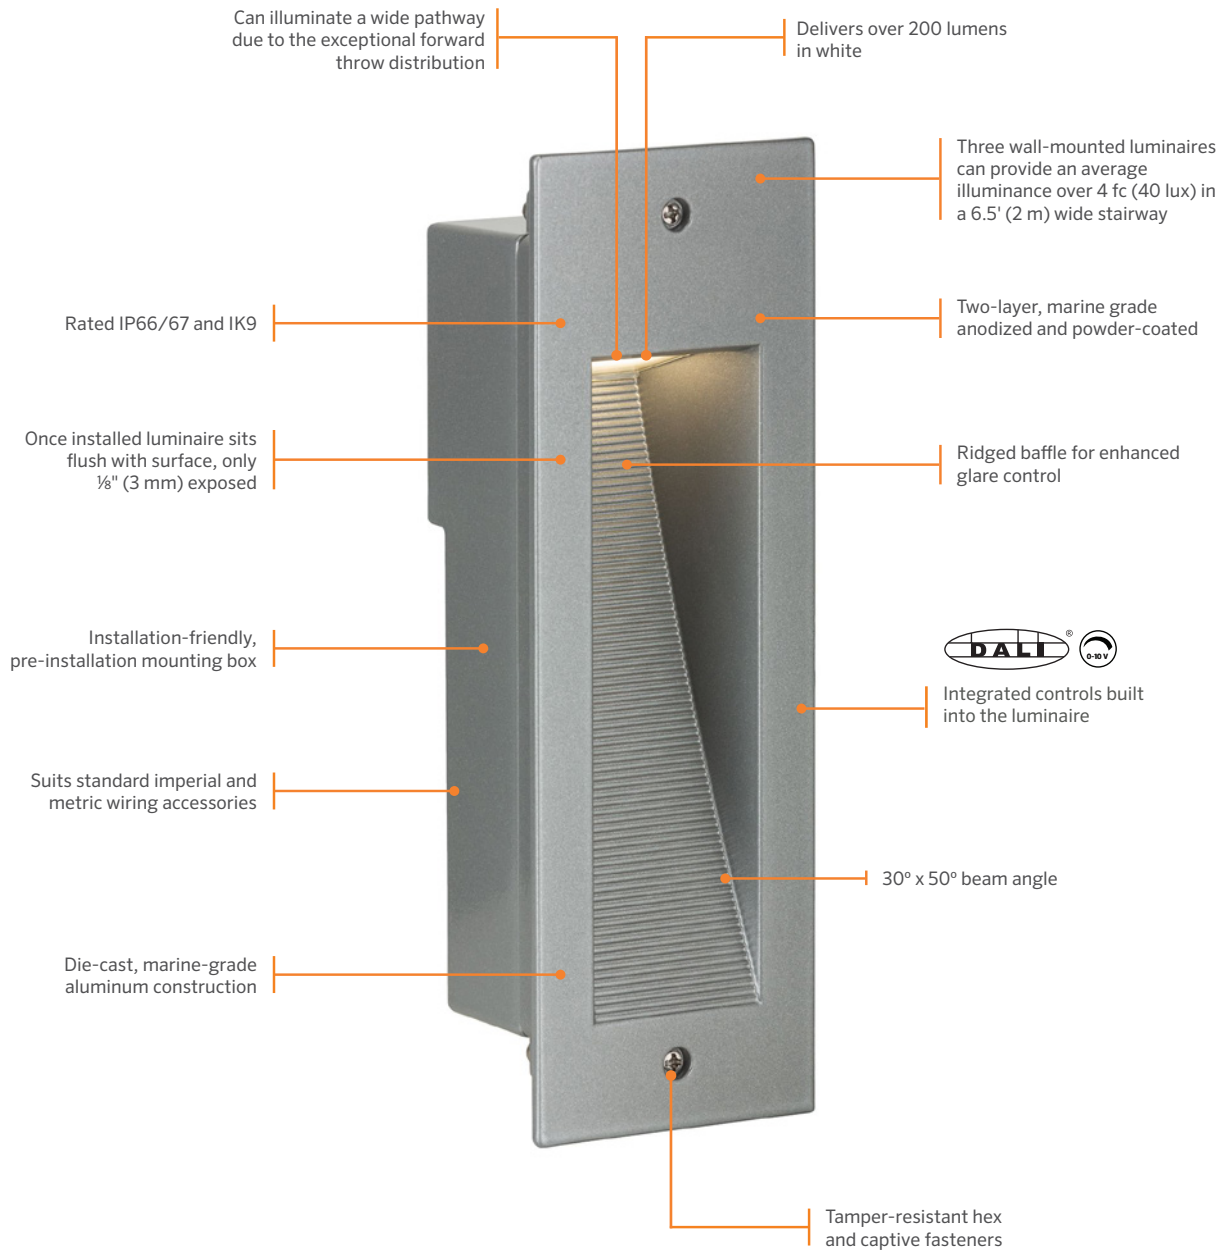

# REED RD2

A recessed wall luminaire with a slim, rectangular profile, and excellent forward throw distribution.

Available a wide selection of white color temperatures.