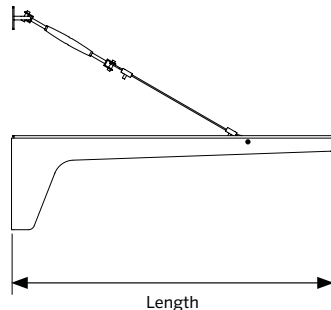

A stand off bracket, allows the luminaire to be installed off the facade. Manufactured from marine-grade 316 stainless steel for long-life in the harshest and isolated environments. Available in five length options and suitable for use with the Quadralux and Linealux luminaires.

Physical

<b>Construction</b>	Marine-grade, 316 stainless steel
<b>Finish</b>	Superior 9-step powder-coating process, including polyester top coat
<b>Length Options</b>	6" (152 mm)   12" (305 mm)   18" (457 mm)   24" (610 mm)   48" (1,219 mm)
<b>Weight</b>	6" - 1.5 lbs (0.7 kg)   12" - 2.7 lbs (1.2 kg)   18" - 3.3 lbs (1.5 kg)   24" - 5.1 lbs (2.3 kg)   48" - 11.2 lbs (5.1 kg)

Dimensions

Side View

Part Number	Length
LS6221-06	8.5" (217 mm)
LS6221-12	14.5" (369 mm)
LS6221-18	20.5" (522 mm)
LS6221-24	26.5" (674.1mm)
LS6221-48	50.6" (1,284 mm)

Mounting

Figure 1

Figure 2

	Part Number	A	B	C	D
Figure 1	LS6221-06	2.5" (64 mm)	3.3" (85 mm)	3.6" (92 mm)	3.5" (89 mm)
	LS6221-12	3.5" (88 mm)	4.3" (110 mm)	4.0" (102 mm)	4.5" (114 mm)
	LS6221-18	4.7" (120 mm)	5.8" (148 mm)	4.1" (104 mm)	6.0" (152 mm)
Figure 2	LS6221-24	6.0" (152 mm)	7.3" (186 mm)	4.5" (114 mm)	7.5" (191 mm)
	LS6221-48	6.9" (176 mm)	8.8" (225 mm)	5.0" (127 mm)	9.0" (229 mm)