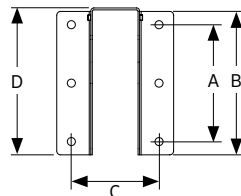

A stand off bracket, allows the luminaire to be installed off the facade. Manufactured from marine-grade 316 stainless steel for long-life in the harshest and isolated environments. Available in five length options and suitable for use with the Quadralux and Linealux luminaires.

Dimensions

Side View

Part Number	Length
LS6221-06	8.5" (217 mm)
LS6221-12	14.5" (369 mm)
LS6221-18	20.5" (522 mm)
LS6221-24	26.5" (674.1mm)
LS6221-48	50.6" (1,284 mm)

Mounting

Figure 1

Figure 2

	Part Number	A	B	C	D
Figure 1	LS6221-06	2.5" (64 mm)	3.3" (85 mm)	3.6" (92 mm)	3.5" (89 mm)
	LS6221-12	3.5" (88 mm)	4.3" (110 mm)	4.0" (102 mm)	4.5" (114 mm)
	LS6221-18	4.7" (120 mm)	5.8" (148 mm)	4.1" (104 mm)	6.0" (152 mm)
Figure 2	LS6221-24	6.0" (152 mm)	7.3" (186 mm)	4.5" (114 mm)	7.5" (191 mm)
	LS6221-48	6.9" (176 mm)	8.8" (225 mm)	5.0" (127 mm)	9.0" (229 mm)

Specification Matrix

LS6221	-		
	Length	Code	Finish
	6"	06	Stainless Steel
	12"	12	Black
	18"	18	Anthracite Gray
	24"	24	Basalt Gray
	48"	48	Graphite Gray
			Anodic Silver
			White
			Dark Bronze
			Latte
			Dark Aluminum
			Custom RAL