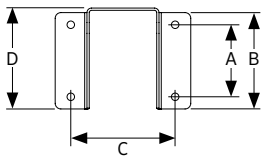

Dimensions

Side View

Part Number	Length
LS6221-06	8.5" (217 mm)
LS6221-12	14.5" (369 mm)
LS6221-18	20.5" (522 mm)
LS6221-24	26.5" (674.1mm)
LS6221-48	50.6" (1,284 mm)

Mounting

Figure 1

Figure 2

	Part Number	A	B	C	D
Figure 1	LS6221-06	2.5" (64 mm)	3.3" (85 mm)	3.6" (92 mm)	3.5" (89 mm)
	LS6221-12	3.5" (88 mm)	4.3" (110 mm)	4.0" (102 mm)	4.5" (114 mm)
	LS6221-18	4.7" (120 mm)	5.8" (148 mm)	4.1" (104 mm)	6.0" (152 mm)
Figure 2	LS6221-24	6.0" (152 mm)	7.3" (186 mm)	4.5" (114 mm)	7.5" (191 mm)
	LS6221-48	6.9" (176 mm)	8.8" (225 mm)	5.0" (127 mm)	9.0" (229 mm)

Specification Matrix

LS6221	-		
	Length	Code	Finish
	6"	06	Stainless Steel
	12"	12	Black
	18"	18	Anthracite Gray
	24"	24	Basalt Gray
	48"	48	Graphite Gray
			Anodic Silver
			White
			Dark Bronze
			Latte
			Dark Aluminum
			Custom RAL