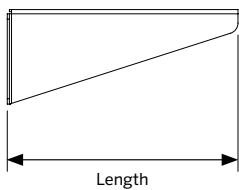

A stand off bracket, allows the luminaire to be installed off the facade. Manufactured from marine-grade 316 stainless steel for long-life in the harshest and isolated environments. Available in five length options and suitable for use with the Quadralux and Linealux luminaires.

Physical

<b>Construction</b>	Marine-grade, 316 stainless steel
<b>Finish</b>	Superior 9-step powder-coating process, including polyester top coat
<b>Length Options</b>	6" (152 mm)   12" (305 mm)   18" (457 mm)   24" (610 mm)   48" (1,219 mm)
<b>Weight</b>	6" - 1.5 lbs (0.7 kg)   12" - 2.7 lbs (1.2 kg)   18" - 3.3 lbs (1.5 kg)   24" - 5.1 lbs (2.3 kg)   48" - 11.2 lbs (5.1 kg)

Dimensions

Side View

Part Number	Length
LS6221-06	8.5" (217 mm)
LS6221-12	14.5" (369 mm)
LS6221-18	20.5" (522 mm)
LS6221-24	26.5" (674.1mm)
LS6221-48	50.6" (1,284 mm)

Mounting

Figure 1

Figure 2

	Part Number	A	B	C	D
Figure 1	LS6221-06	2.5" (64 mm)	3.3" (85 mm)	3.6" (92 mm)	3.5" (89 mm)
	LS6221-12	3.5" (88 mm)	4.3" (110 mm)	4.0" (102 mm)	4.5" (114 mm)
	LS6221-18	4.7" (120 mm)	5.8" (148 mm)	4.1" (104 mm)	6.0" (152 mm)
Figure 2	LS6221-24	6.0" (152 mm)	7.3" (186 mm)	4.5" (114 mm)	7.5" (191 mm)
	LS6221-48	6.9" (176 mm)	8.8" (225 mm)	5.0" (127 mm)	9.0" (229 mm)